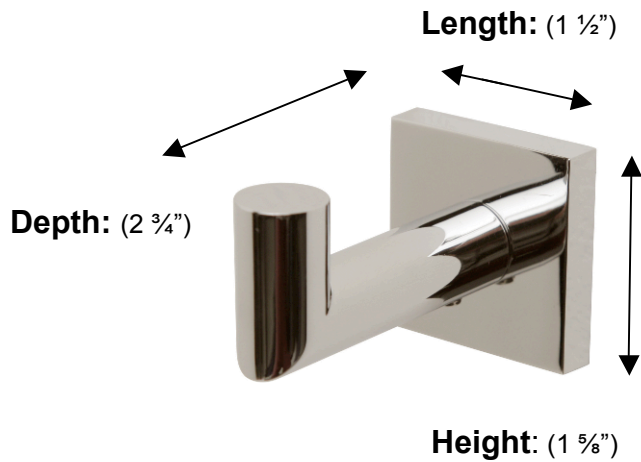

BRAGA

67610 ROBE HOOK

**Description:**

Extended robe hook

Finishes:

-  CR – Chrome
-  PV – Polished Brass
-  UB – Unlacquered Brass
-  MB – Matte Black
-  NI – Polished Nickel
-  ES – Satin Nickel
-  GD – Gold

Material:

Brass

Method of Fixing:

Direct to wall

Country of Origin:

Portugal